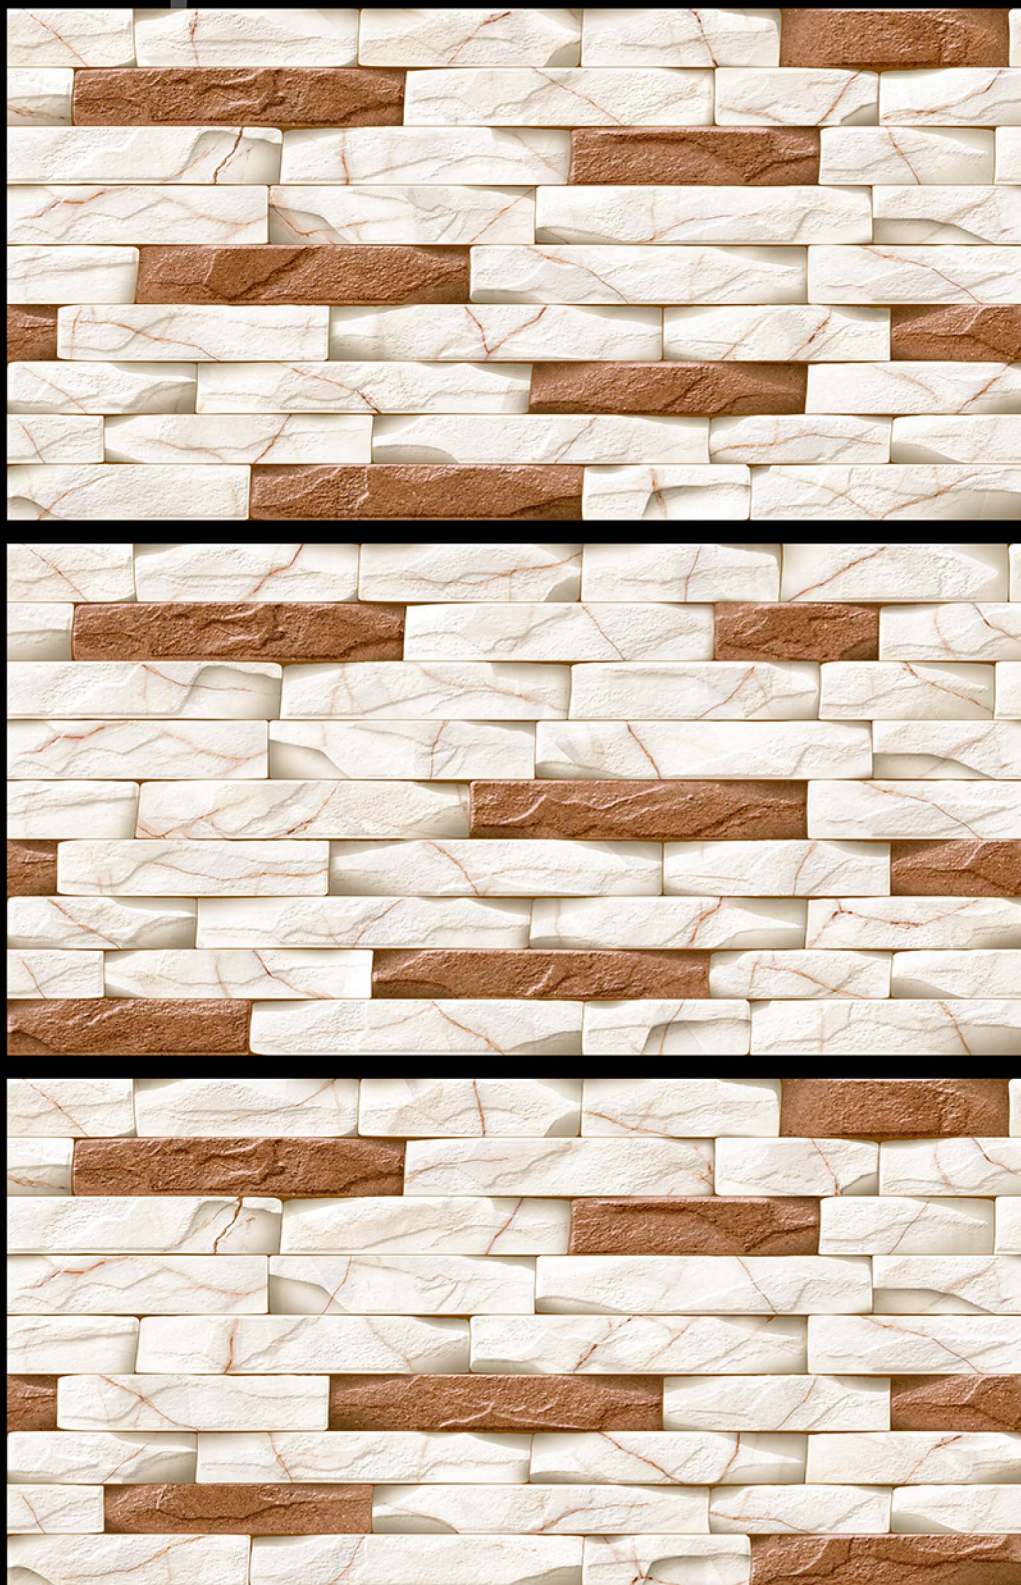

High Depth

ELEVATION TILES

300 X 600 MM

RUSTIC / RANDOM

Fire
Resistance

Zero
Maintenance

Eco
Friendly

Random
Design

BERLIN - 08