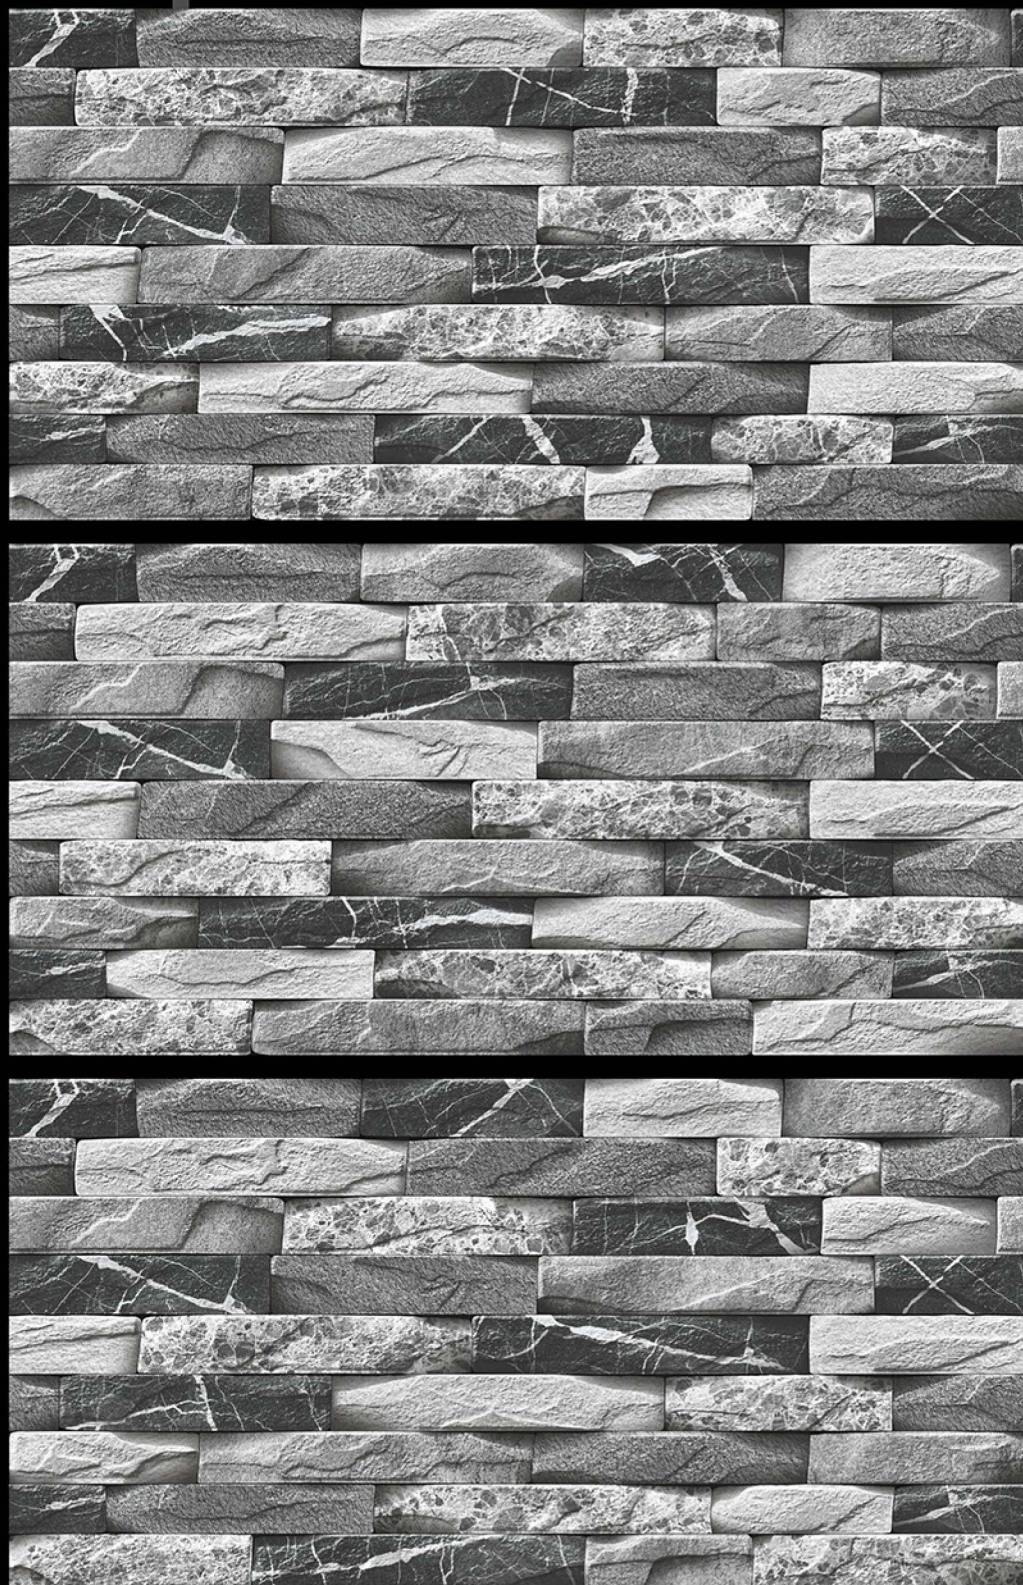

High Depth

ELEVATION TILES

300 X 600 MM

RUSTIC / RANDOM

Fire
Resistance

Zero
Maintenance

Eco
Friendly

Random
Design

BERLIN - 05