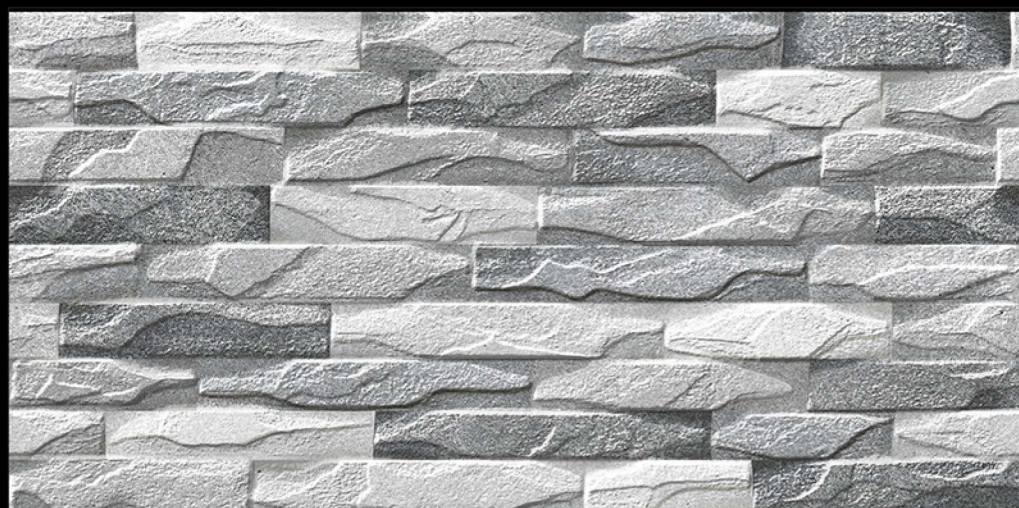

High Depth

ELEVATION TILES

300 X 600 MM

RUSTIC / RANDOM

Fire
Resistance

Zero
Maintenance

Eco
Friendly

Random
Design

BERLIN - 22