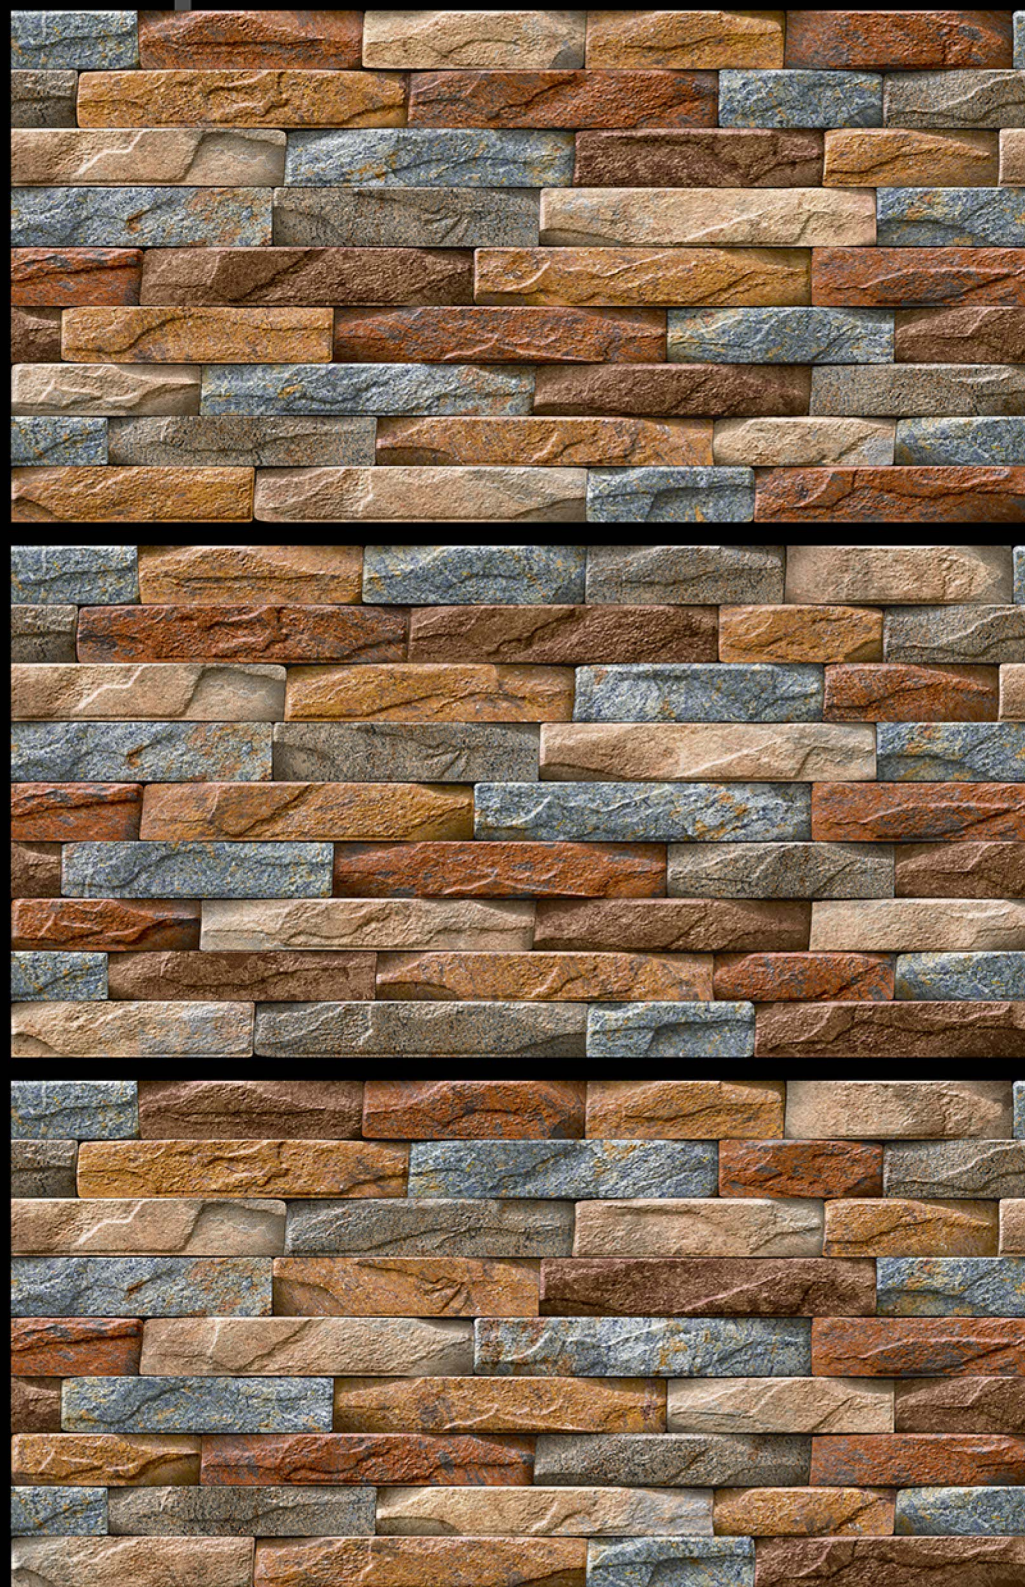

High Depth

ELEVATION TILES

300 X 600 MM

RUSTIC / RANDOM

Fire
Resistance

Zero
Maintenance

Eco
Friendly

Random
Design

BERLIN - 09