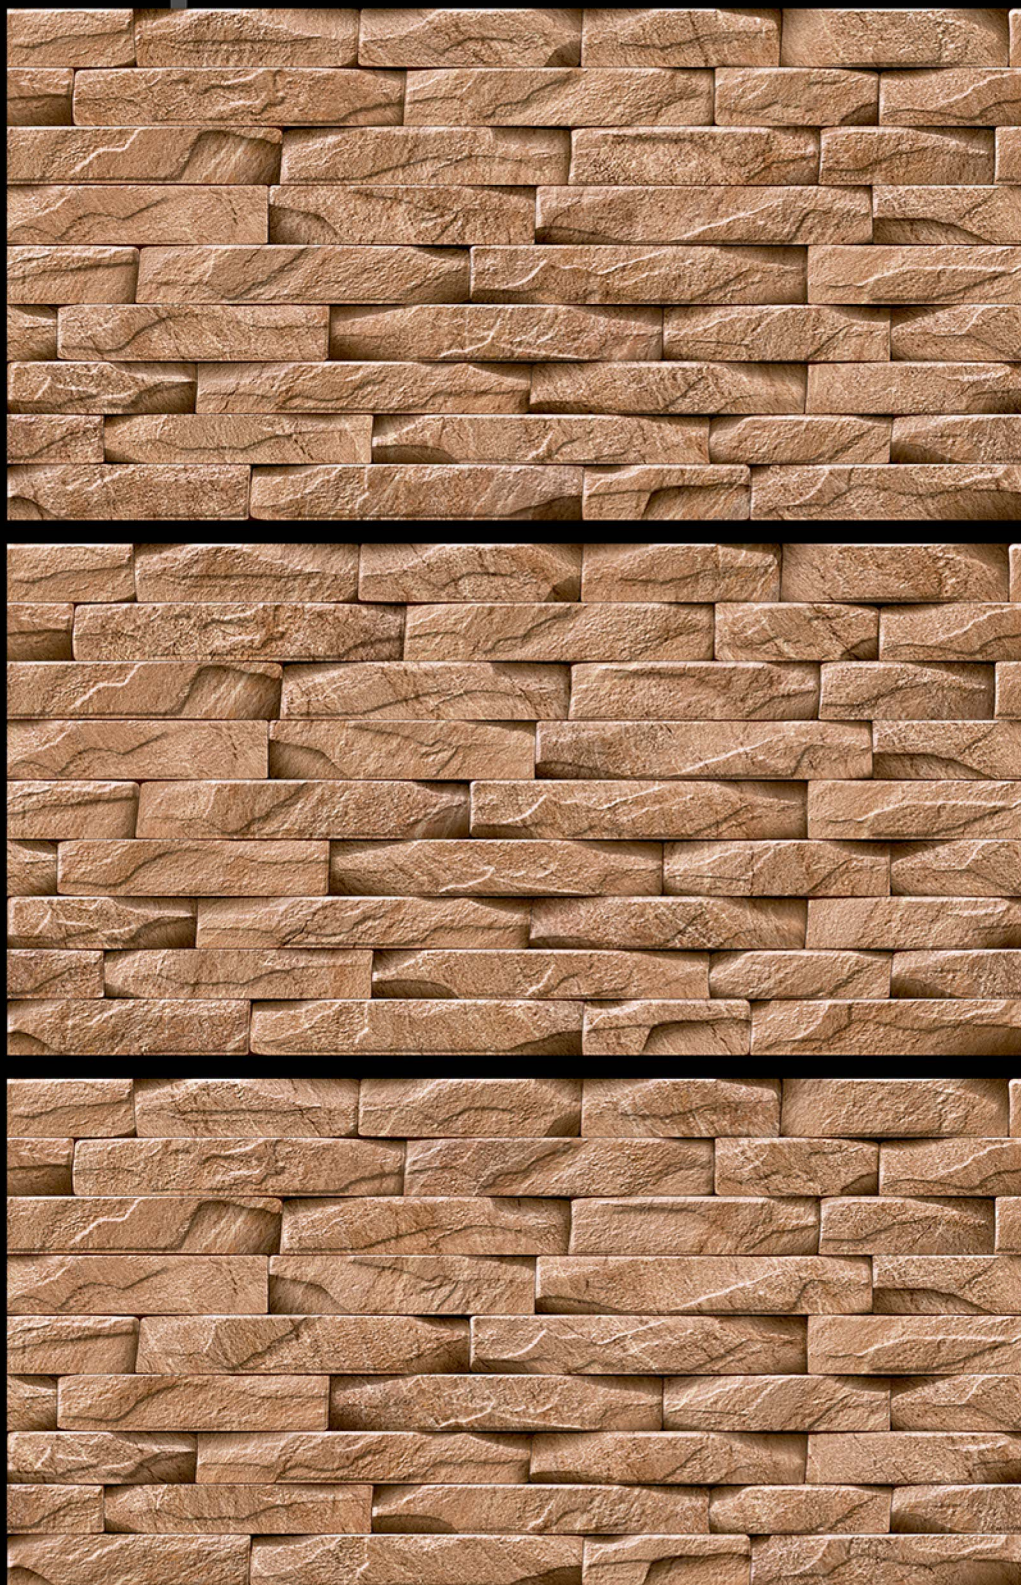

High Depth

ELEVATION TILES

300 X 600 MM

RUSTIC / RANDOM

Fire
Resistance

Zero
Maintenance

Eco
Friendly

Random
Design

BERLIN - 06